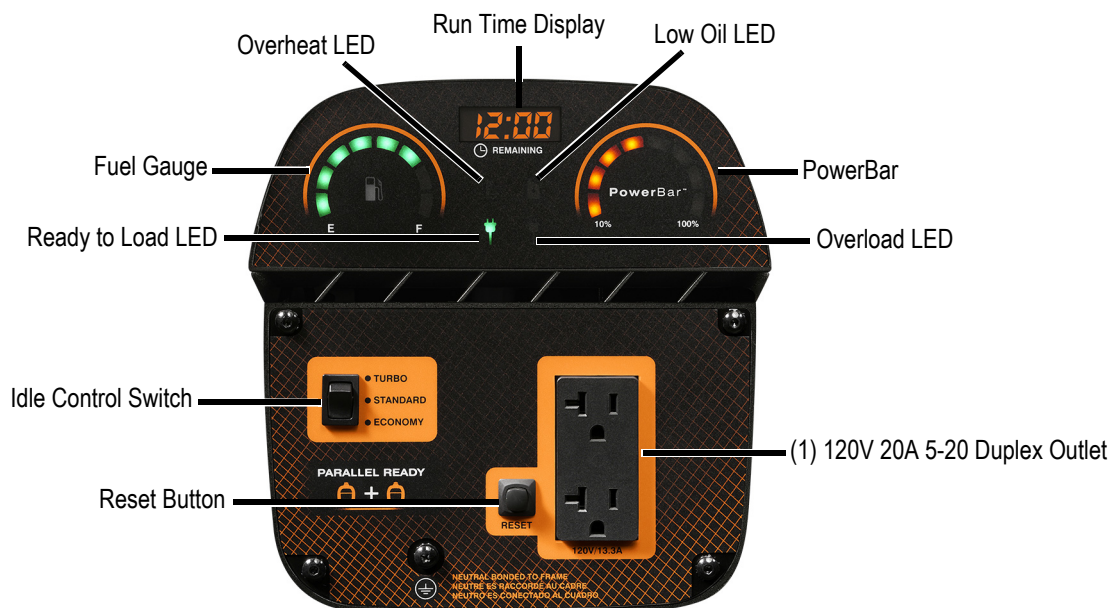

Control Panel (EPA/50-State shown)